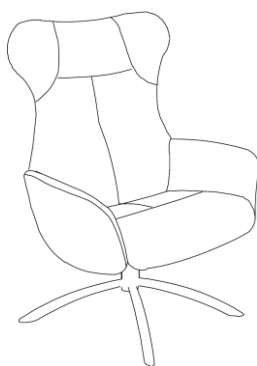

# Runde

## Runde Original

## Runde Small

### Execution/Functions:

- Swing- and gliding function
- 5 step adjustable neck support
- Molded cold foam in seat and back cushions
- Stool available with the same specifications

Base F5: chrome / brushed / black matt