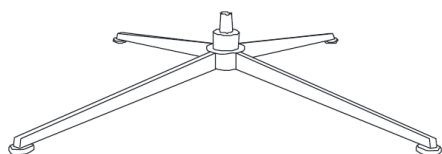

Base F9: black matt