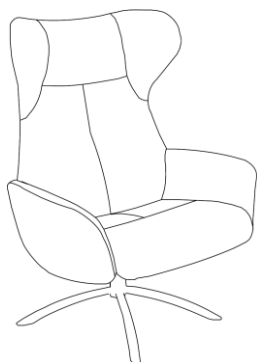

# Runde

## Runde Original

## Runde Small

### Execution/Functions:

- Swing- and gliding function
- 5 step adjustable neck support
- Molded cold foam in seat and back cushions
- Stool available with the same specifications

Base F5: chrome / brushed / black matt