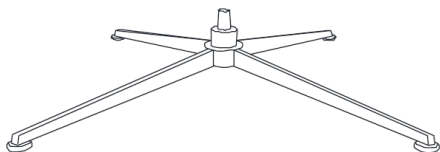

Leaf Tilt

Execution/Functions:

- Swing-, tilt- and gliding function
- Molded cold foam in seat and back cushions
- Stepless seat angle adjustment lock
- Stool available with the same specifications

Base F5: chrome / brushed / black matt

Base F7: chrome / black matt

Base F9: black matt