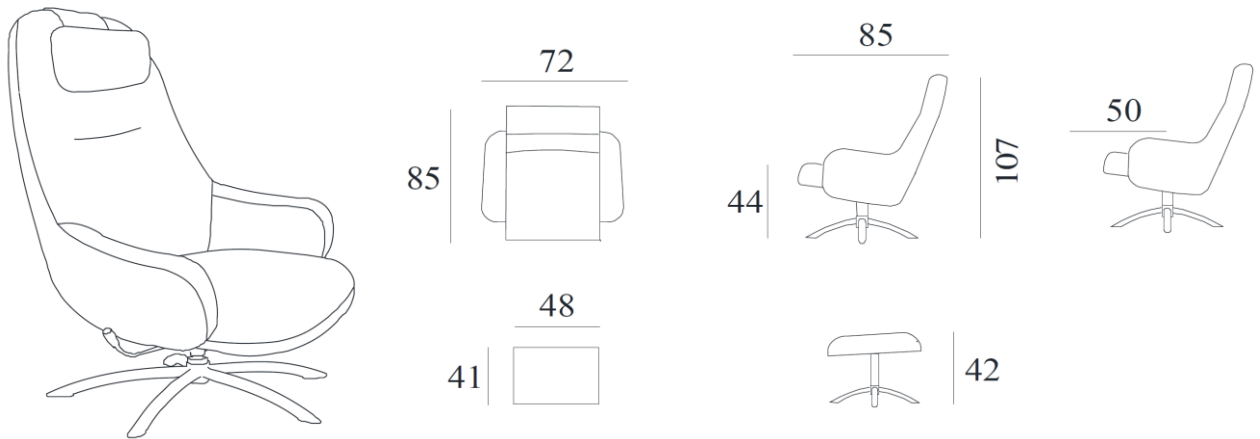

Leaf Tilt

Execution/Functions:

- Swing-, tilt- and gliding function
- Molded cold foam in seat and back cushions
- Stepless seat angle adjustment lock
- Stool available with the same specifications

Base F5: chrome / brushed / black matt

Base F7: chrome / black matt

Base F9: black matt