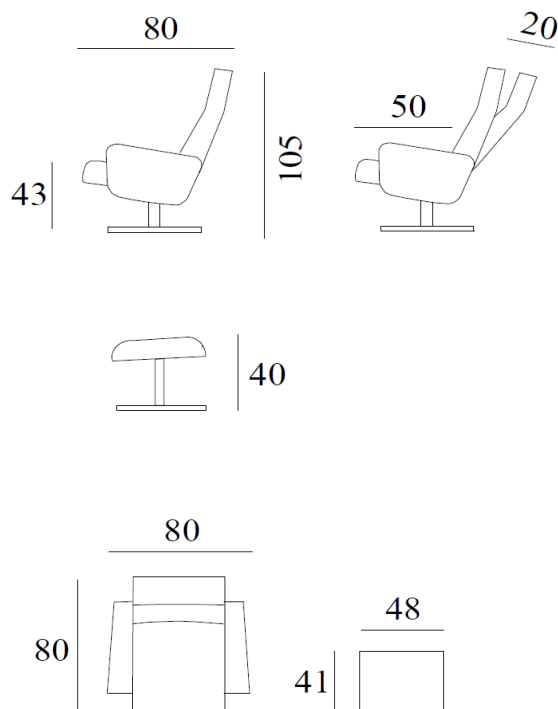

Risør

Execution/Functions:

- Swing- and gliding function
- Molded cold foam in seat and back cushions
- Stool available with the same specifications

Base F5: chrome / brushed / black matt
+ 3 cm height for a surcharge

Base F7: chrome / black matt

Base F9: black matt