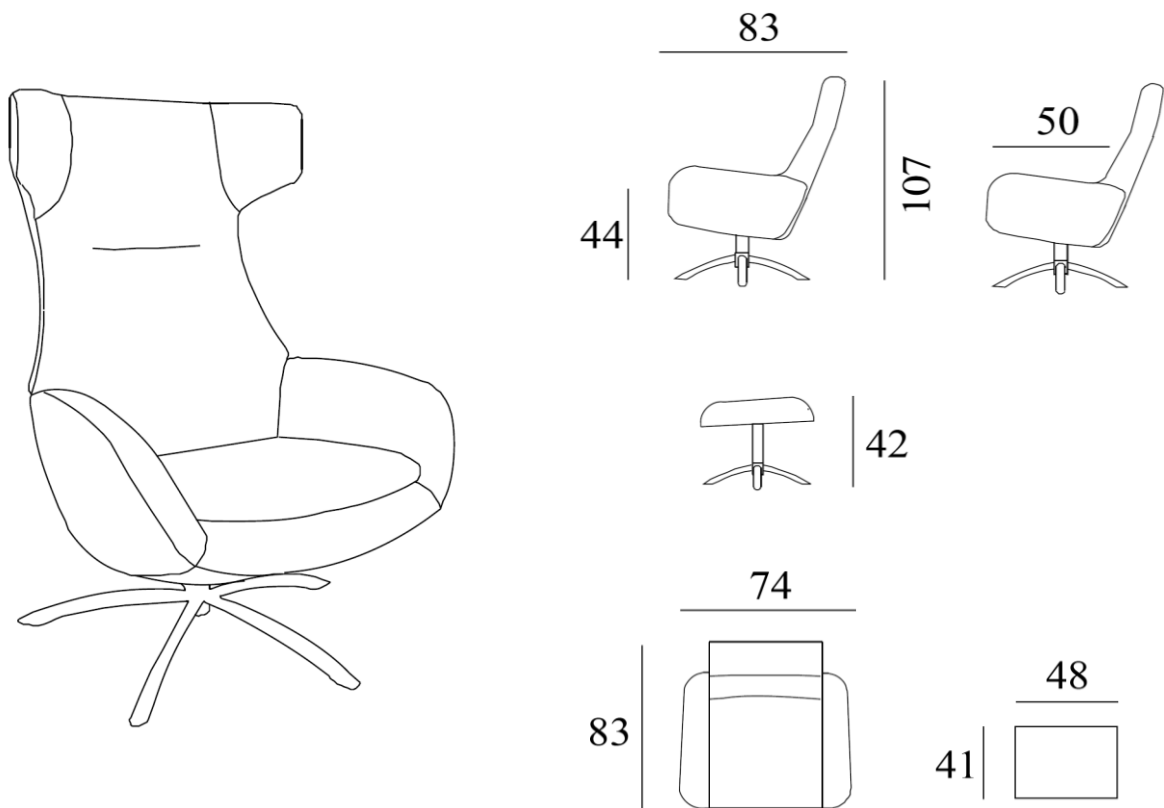

Eira Tilt

Execution/Functions:

- Swing-, tilt- and gliding function
- 5 step adjustable neck support
- Stepless seat angle adjustment lock
- Stool available with the same specifications

Base F5: chrome / brushed / black matt

Base F7: chrome / black matt

Base F9: black matt