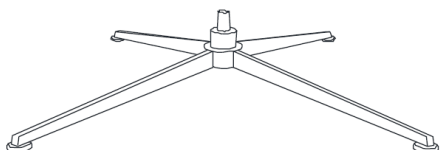

Eira Tilt

Execution/Functions:

- Swing-, tilt- and gliding function
- 5 step adjustable neck support
- Stepless seat angle adjustment lock
- Stool available with the same specifications

Base F5: chrome / brushed / black matt

Base F7: chrome / black matt

Base F9: black matt