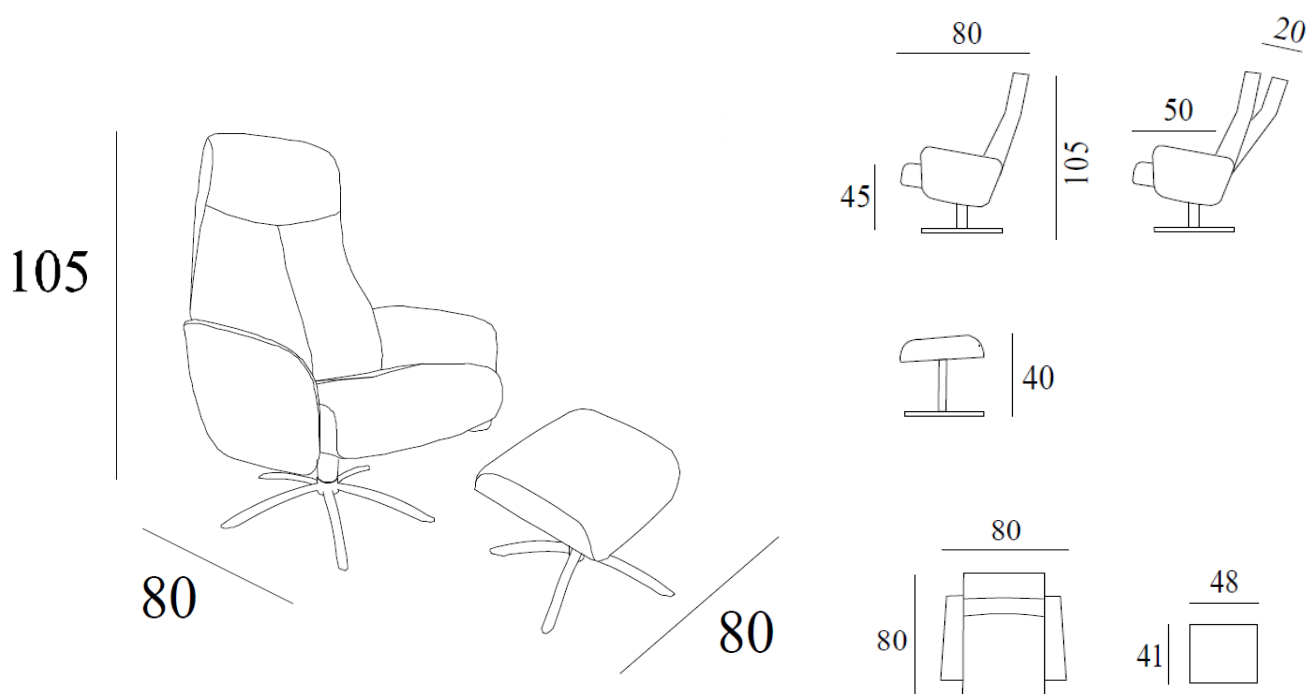

Svalbard

Execution/Functions:

- Swing- and gliding function
- Molded cold foam in seat and back cushions
- Stool available with the same specifications

Base F5: chrome / brushed / black matt
+ 3 cm height for a surcharge

Base F7: chrome / black matt

Base F9: black matt