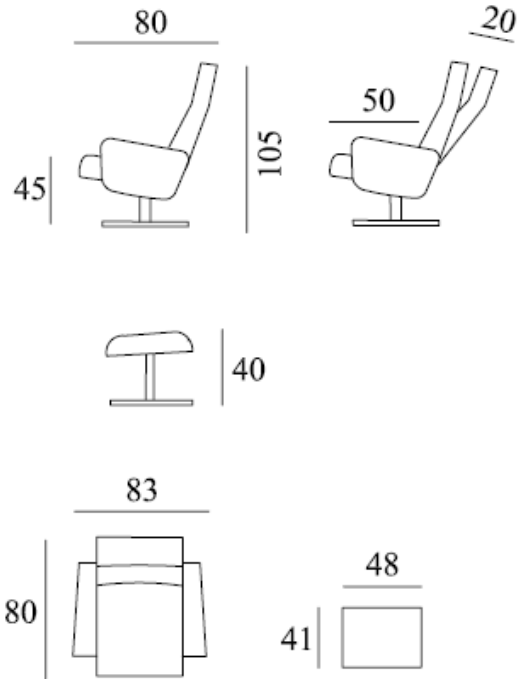

Polar

Execution/Functions:

- Swing- and gliding function
- Molded cold foam in seat and back cushions
- Stool available with the same specifications

Base F5: chrome / brushed / black matt

Base F7: chrome / black matt

Base F9: black matt