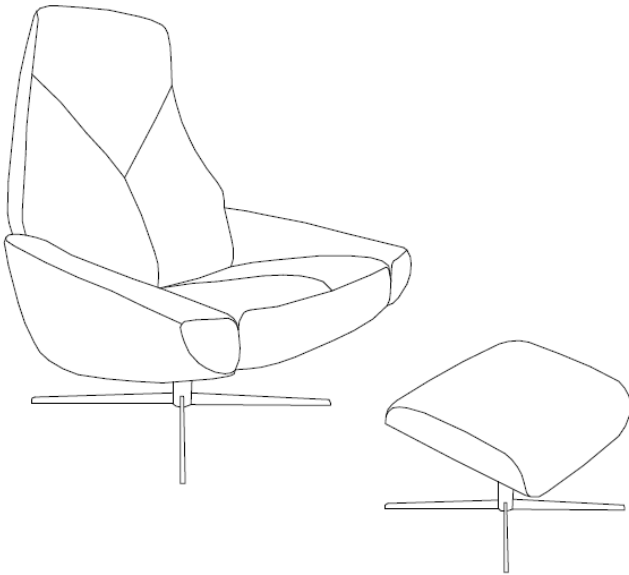

Polar

Execution/Functions:

- Swing- and gliding function
- Molded cold foam in seat and back cushions
- Stool available with the same specifications

Base F5: chrome / brushed / black matt

Base F7: chrome / black matt

Base F9: black matt