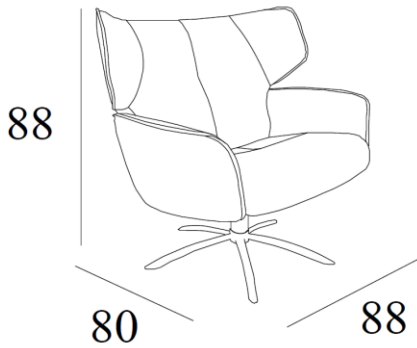

# Nordkapp lounge chair

F5

F7

## Execution/Functions:

- Swing- and gliding function
- Molded cold foam in seat and back cushions

Base F5: chrome / brushed / black matt  
+ 3 cm height for a surcharge

Base F7: chrome / black matt

Base F9: black matt