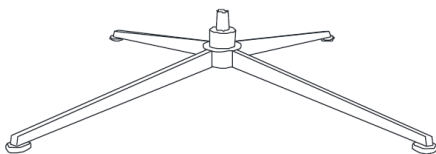

# Nordkapp lounge chair

F5

F7

## Execution/Functions:

- Swing- and gliding function
- Molded cold foam in seat and back cushions

Base F5: chrome / brushed / black matt  
+ 3 cm height for a surcharge

Base F7: chrome / black matt

Base F9: black matt