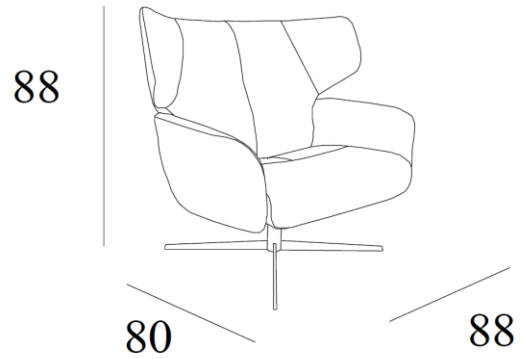

# Nordkapp lounge chair

F5

F7

## Execution/Functions:

- Swing- and gliding function
- Molded cold foam in seat and back cushions

Base F5: chrome / brushed / black matt  
+ 3 cm height for a surcharge

Base F7: chrome / black matt

Base F9: black matt