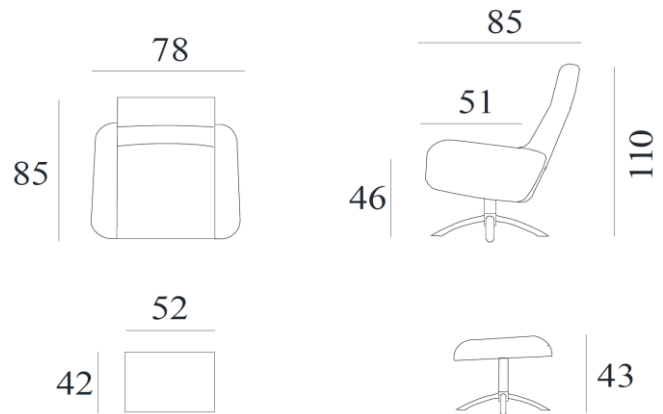

Narvik Tilt

Execution/Functions:

- Swing-, tilt- and gliding function
- Stepless seat angle adjustment lock
- Stool available with the same specifications

Base F5: chrome / brushed / black matt

Base F7: chrome / black matt

Base F9: black matt