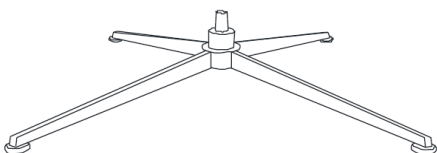

Narvik Tilt

Execution/Functions:

- Swing-, tilt- and gliding function
- Stepless seat angle adjustment lock
- Stool available with the same specifications

Base F5: chrome / brushed / black matt

Base F7: chrome / black matt

Base F9: black matt